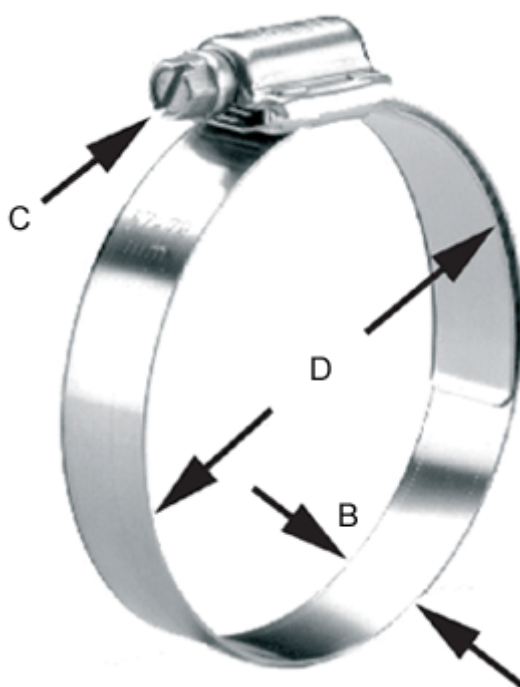

Article number: 021566804157

Description: Norma worm drive hose clamp
HD 146-168/16 C8 W4

Measures

C (screw type) = C8 hexagon slotted screw sw 8

Diameter D = 146-168

Width B = 16